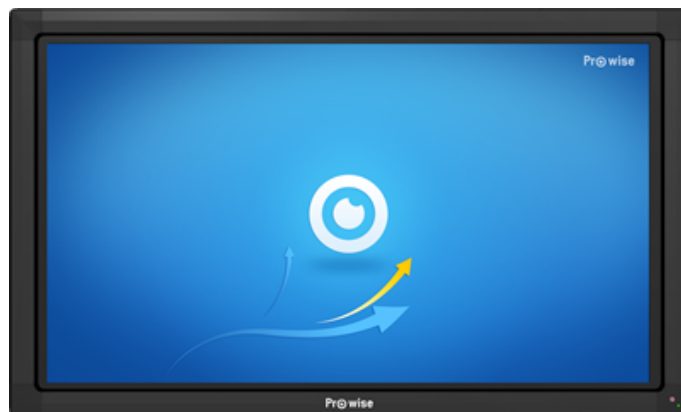

## Prowise 70" HD Multi-touchscreen

### Screen

Diagonal	70 inch
Panel type	Full HD LED
Resolution	1920 x 1080
Glass plate	Anti-reflection
Aspect ratio	16:9
Contrast ratio	5000:01:00
Brightness	350 cd/m2
Response time	4 ms
Number of colours	1.06 B
Viewing Angle	>150°
Panel Refresh Rate	120Hz